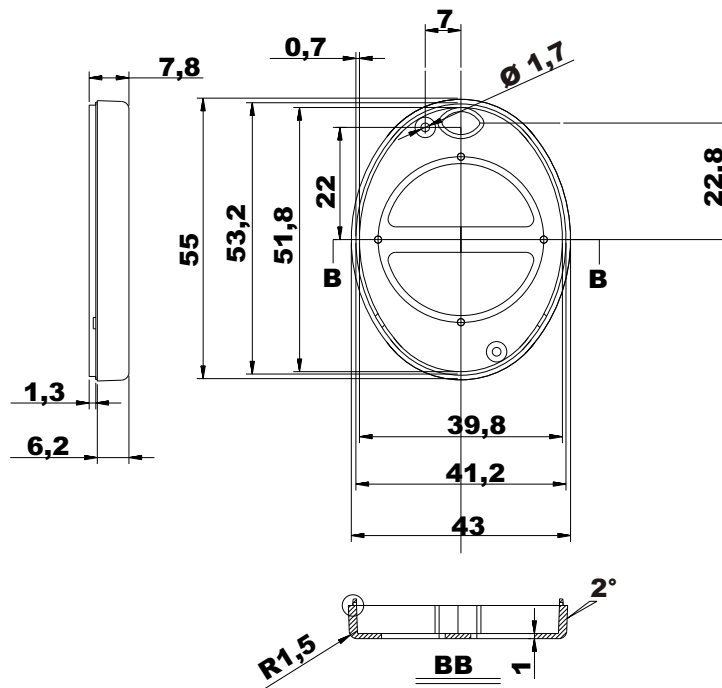

Bottom

Cover

Rubber Button

All measures are in mm

www.industrial-enclosures.com

Expression:
Industrial enclosure
order code:
 GH02KS098/050-02
 GH02KS098/060-02

Maße
in
mm

A