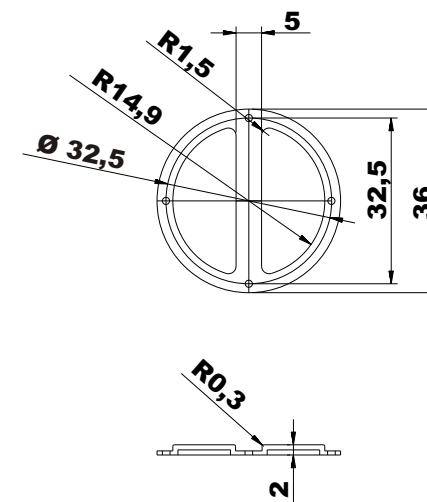

Bottom

Cover

Rubber Button

All measures are in mm

www.industrial-enclosures.com

Expression:
Industrial enclosure
order code:
 GH02KS098/050-02
 GH02KS098/060-02

Maße
in
mm

A