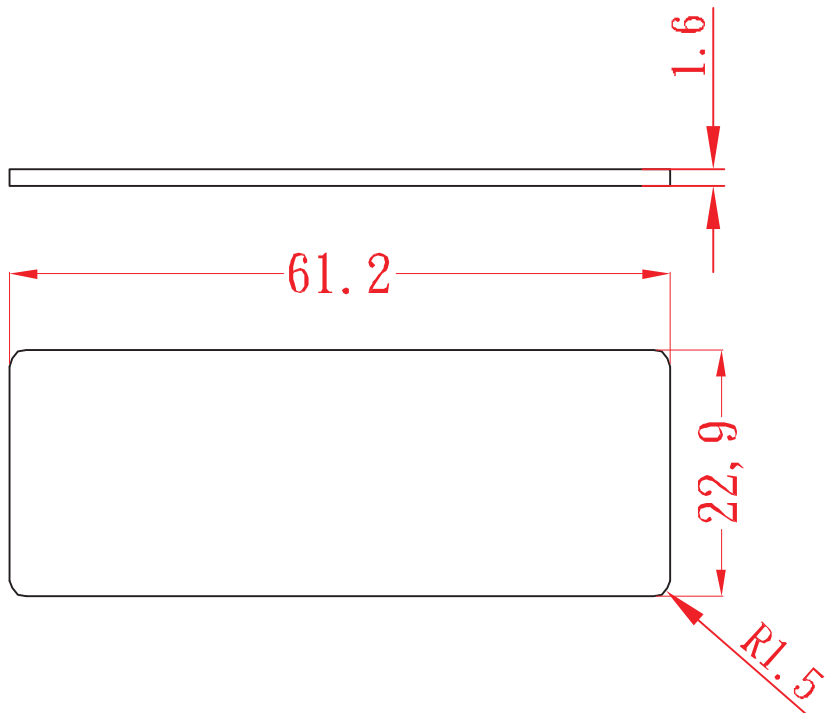

Description

red transparent Panel for GH02KS029/010 +
510 + 032 + 532 + 030 + 530 + 062 + 562 +
082 + 582 + 080 + 580

According to ISO 2768-m			
Measuring DIM. =L	Tolerance	Measuring DIM. =L	Tolerance
0.5 < L ≤ 3.0 mm	±0.1 mm	30.0 < L ≤ 120.0 mm	±0.3 mm
3.0 < L ≤ 6.0 mm	±0.1 mm	120.0 < L ≤ 400.0 mm	±0.5 mm
6.0 < L ≤ 30.0 mm	±0.2 mm	400.0 < L ≤ 1000.0 mm	±0.8 mm

Expression:
red transparent Panel

Order code:
GH02KS029/FP030

Dim.
in
mm