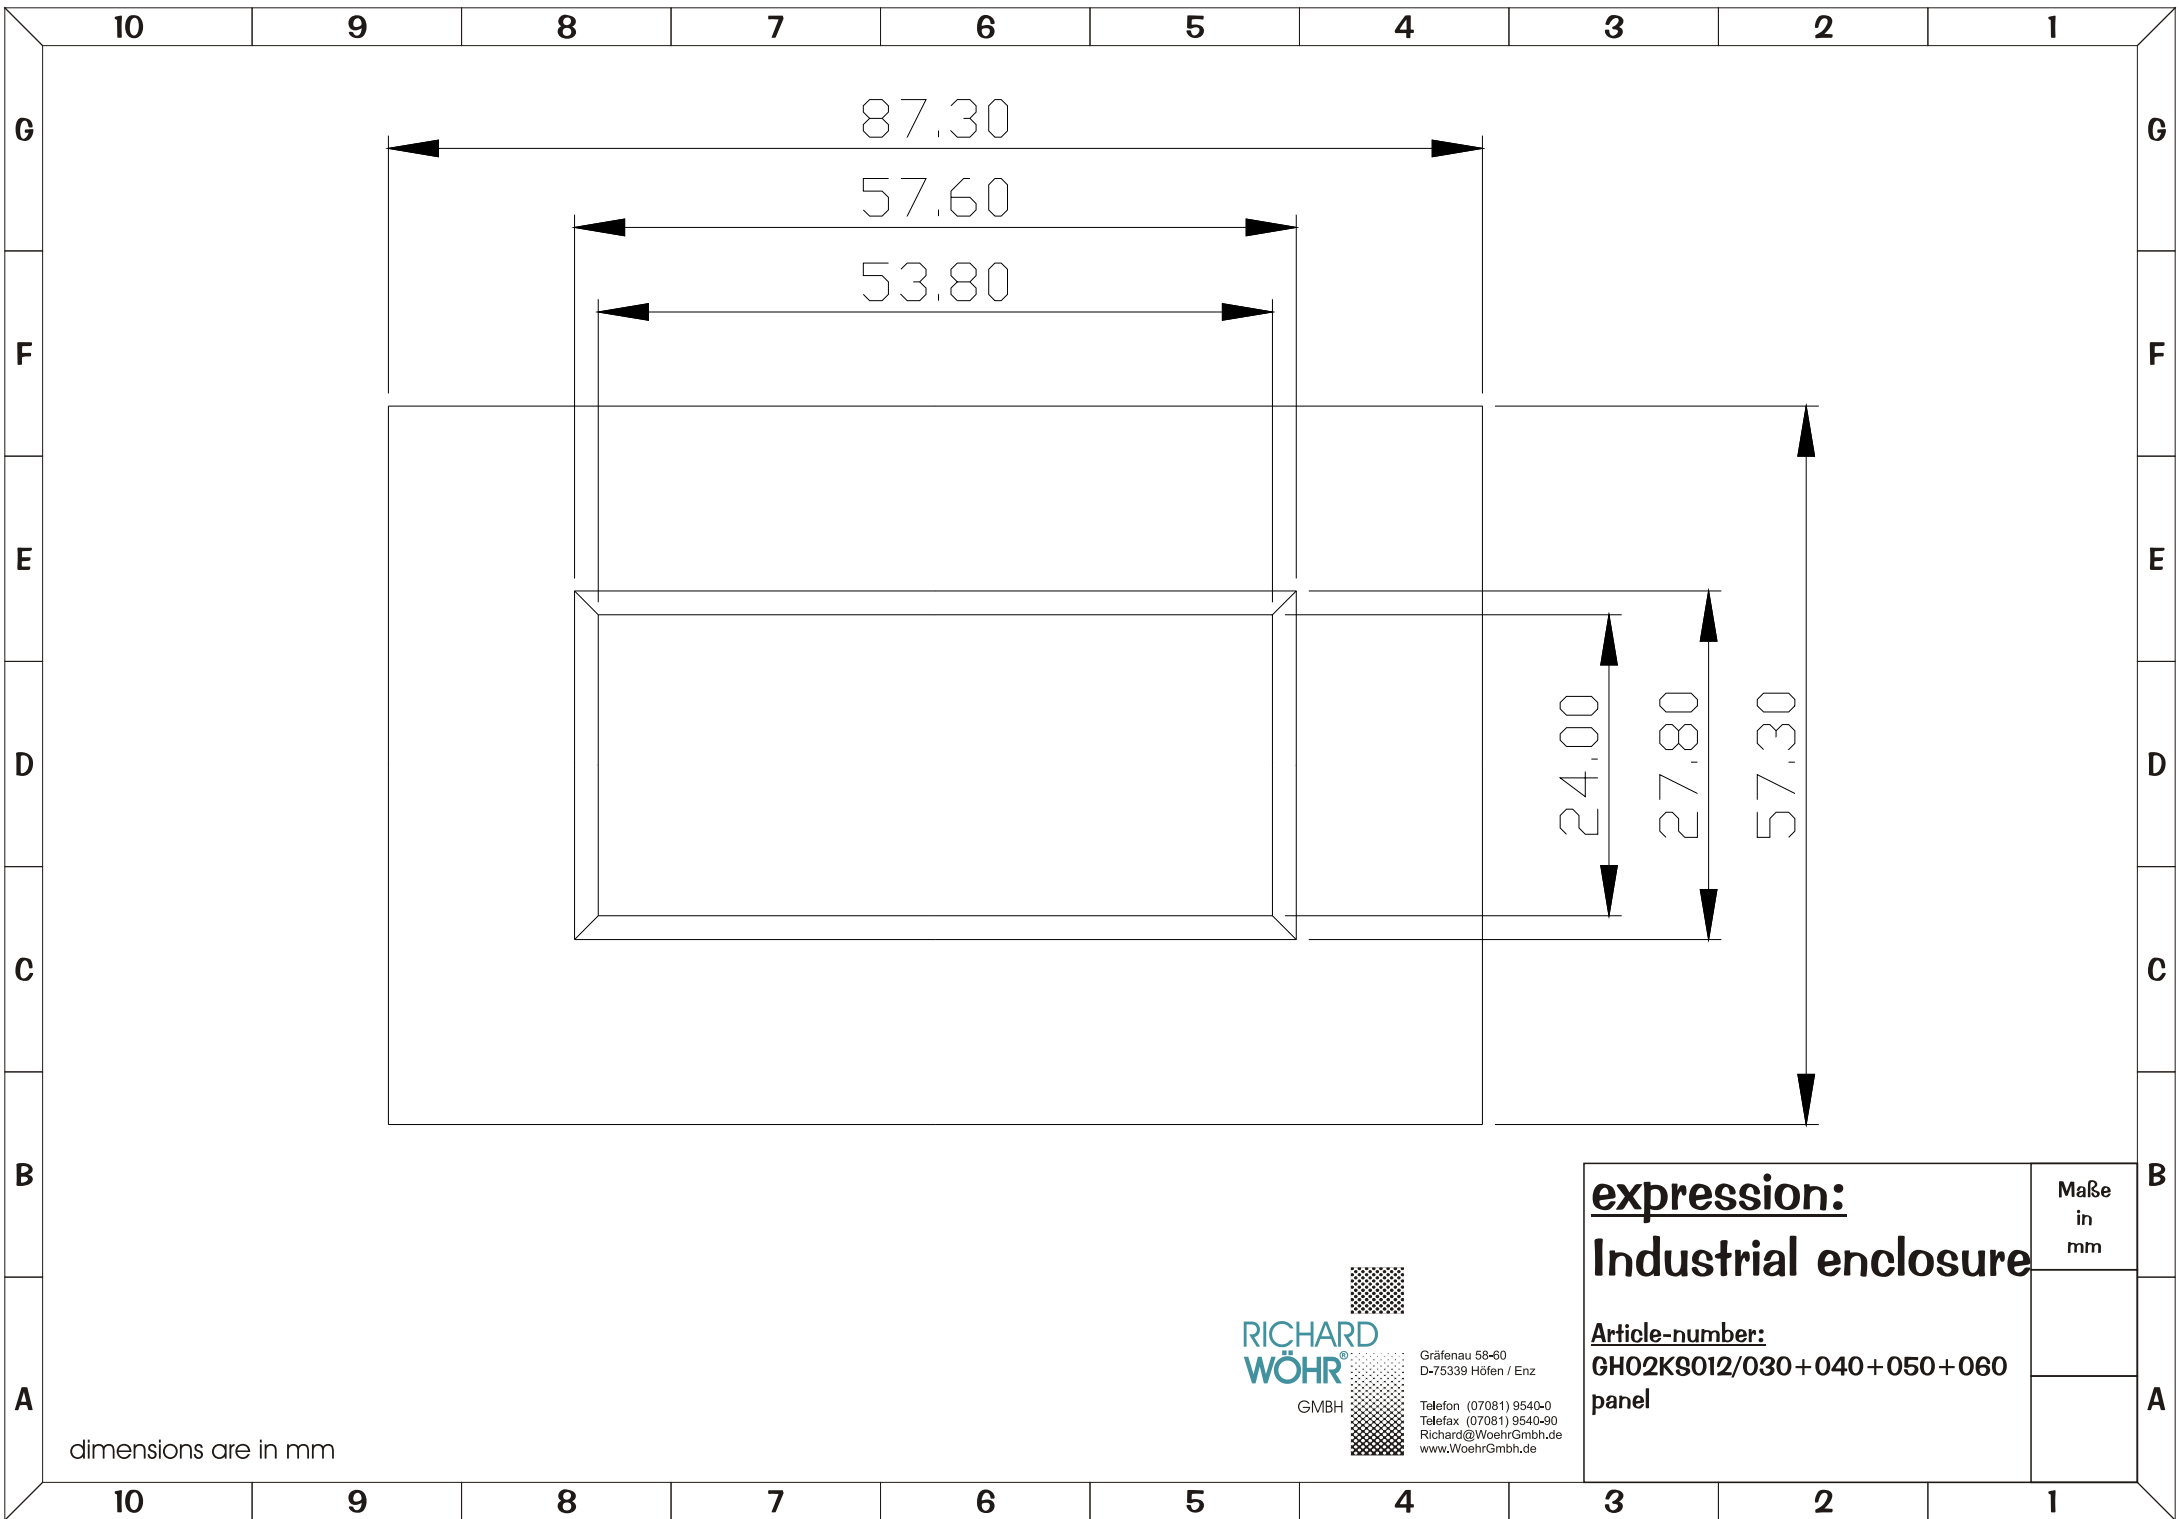

dimensions are in mm

RICHARD WÖHR
 GMBH

Gräfenau 58-60
 D-75339 Höfen / Enz

Telefon (07081) 9540-0
 Telefax (07081) 9540-90
 Richard@WoehrGmbH.de
 www.WoehrGmbH.de

expression: Industrial enclosure	Maße in mm
Article-number: GH02KS012/030+040+050+060	
cover	

dimensions are in mm

**RICHARD
WÖHR**
GMBH

Gräfenau 58-60
D-75339 Höfen / Enz

Telefon (07081) 9540-0
Telefax (07081) 9540-90
Richard@WoehrGmbH.de
www.WoehrGmbH.de

expression: Industrial enclosure	Maße in mm
Article-number: GH02KS012/030+040+050+060	
base	

dimensions are in mm

RICHARD WÖHR
 GMBH
 Gräfenau 58-60
 D-75339 Höfen / Enz
 Telefon (07081) 9540-0
 Telefax (07081) 9540-90
 Richard@WoehrGmbH.de
 www.WoehrGmbH.de

expression:
Industrial enclosure
Article-number:
GH02KS012/030+040+050+060
panel

Maße in mm