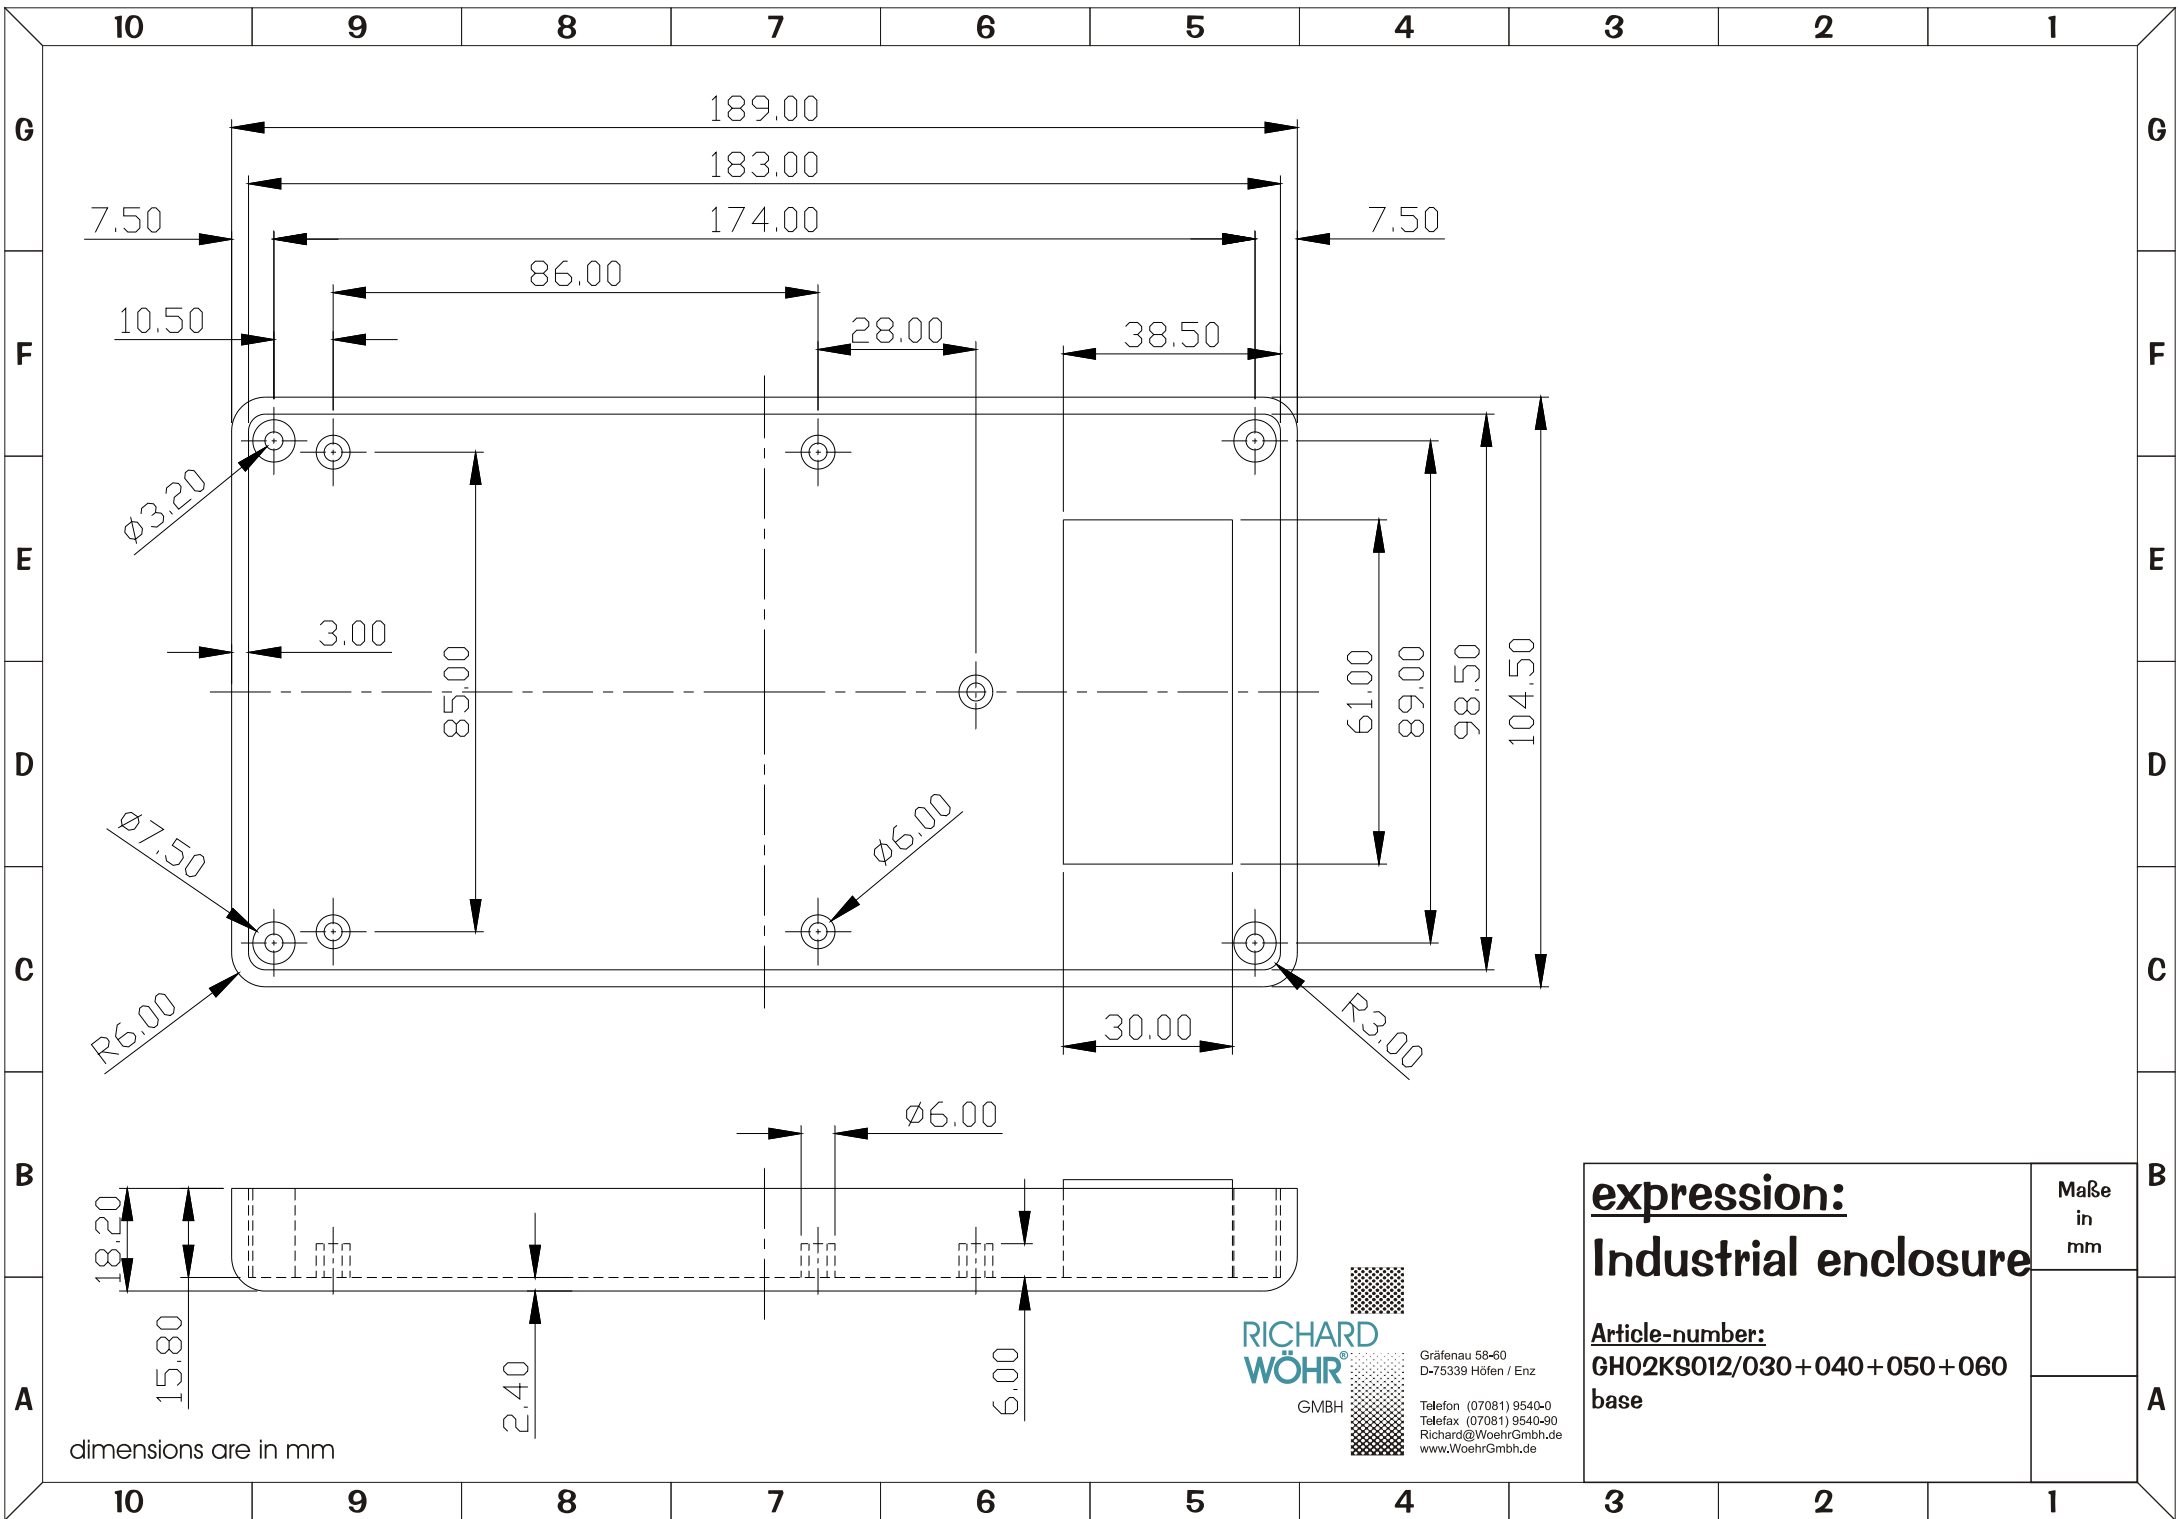

dimensions are in mm

**RICHARD
WÖHR**
GMBH

Gräfenau 58-60
D-75339 Höfen / Enz

expression: Industrial enclosure	Maße in mm
Article-number: GH02KS012/030+040+050+060	
base