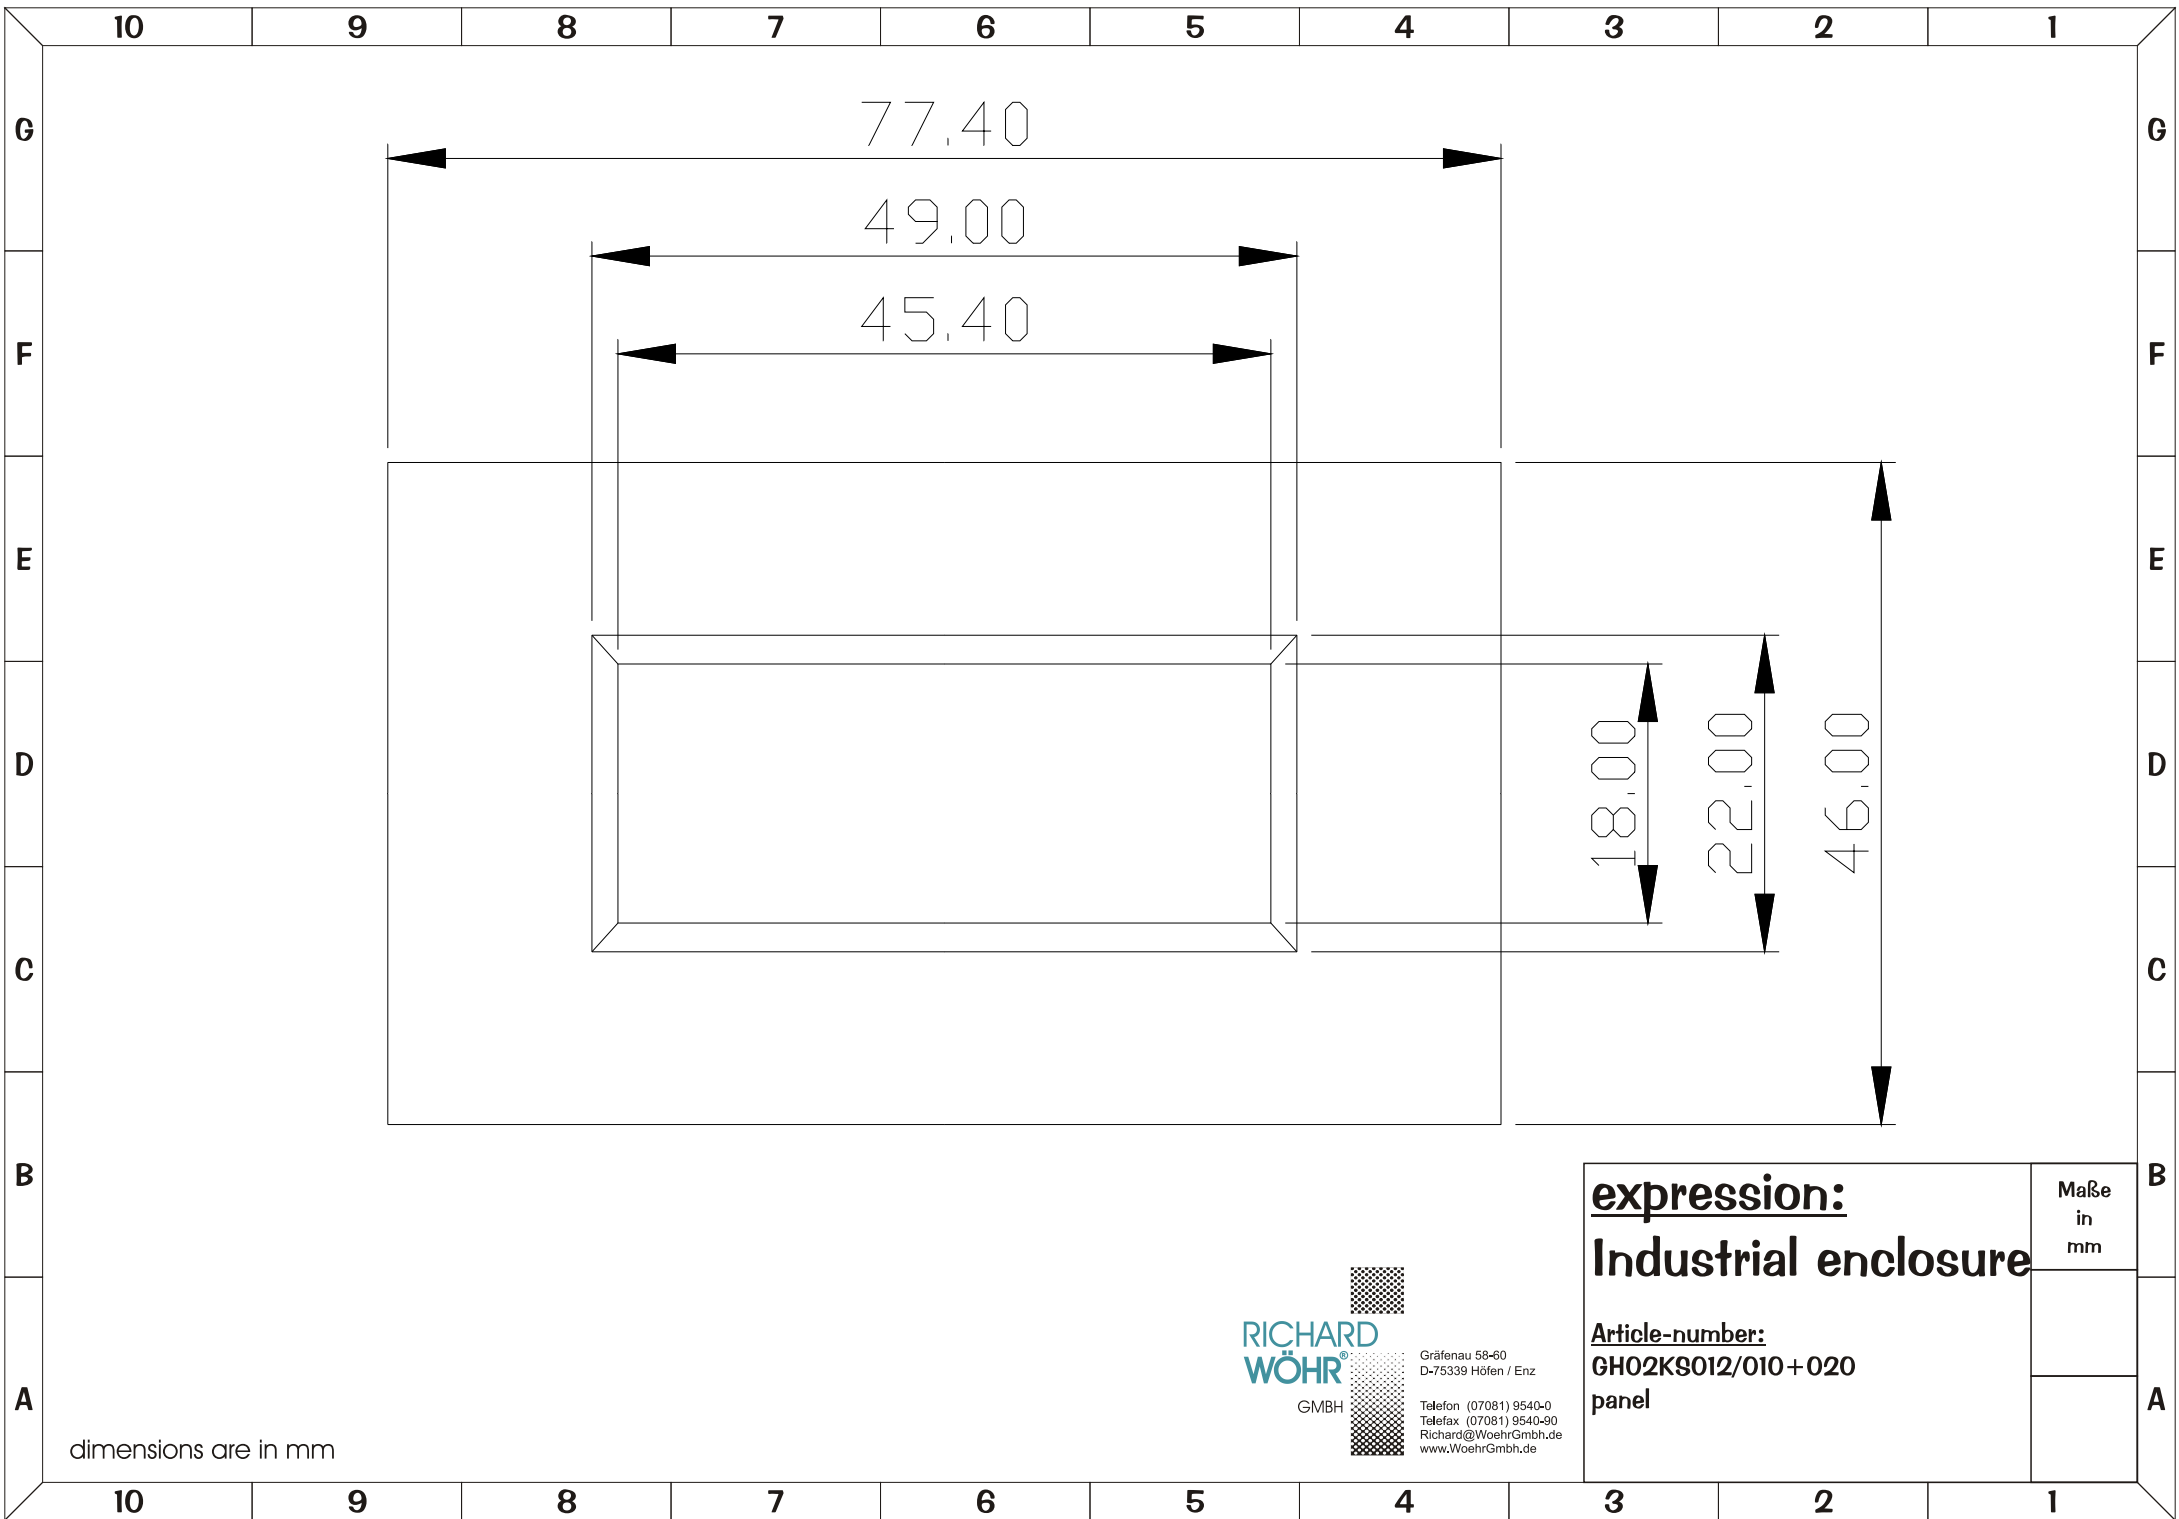

dimensions are in mm

**RICHARD
WÖHR**

GMBH

Gräfenau 58-60
D-75339 Höfen / Enz

Telefon (07081) 9540-0
Telefax (07081) 9540-90
Richard@WoehrGmbH.de
www.WoehrGmbH.de

expression: Industrial enclosure	Maße in mm
Article-number: GH02KS012/010+020	
cover	

dimensions are in mm

**RICHARD
WÖHR**
GMBH

Gräfenau 58-60
D-75339 Höfen / Enz

Telefon (07081) 9540-0
Telefax (07081) 9540-90
Richard@WoehrGmbH.de
www.WoehrGmbH.de

expression:
Industrial enclosure

Maße
in
mm

Article-number:
GH02KS012/010+020
base

A

dimensions are in mm

RICHARD WÖHR
 GMBH
 Gräfenau 58-60
 D-75339 Höfen / Enz
 Telefon (07081) 9540-0
 Telefax (07081) 9540-90
 Richard@WoehrGmbH.de
 www.WoehrGmbH.de

expression:
Industrial enclosure
Article-number:
GH02KS012/010 + 020
panel

Maße in mm