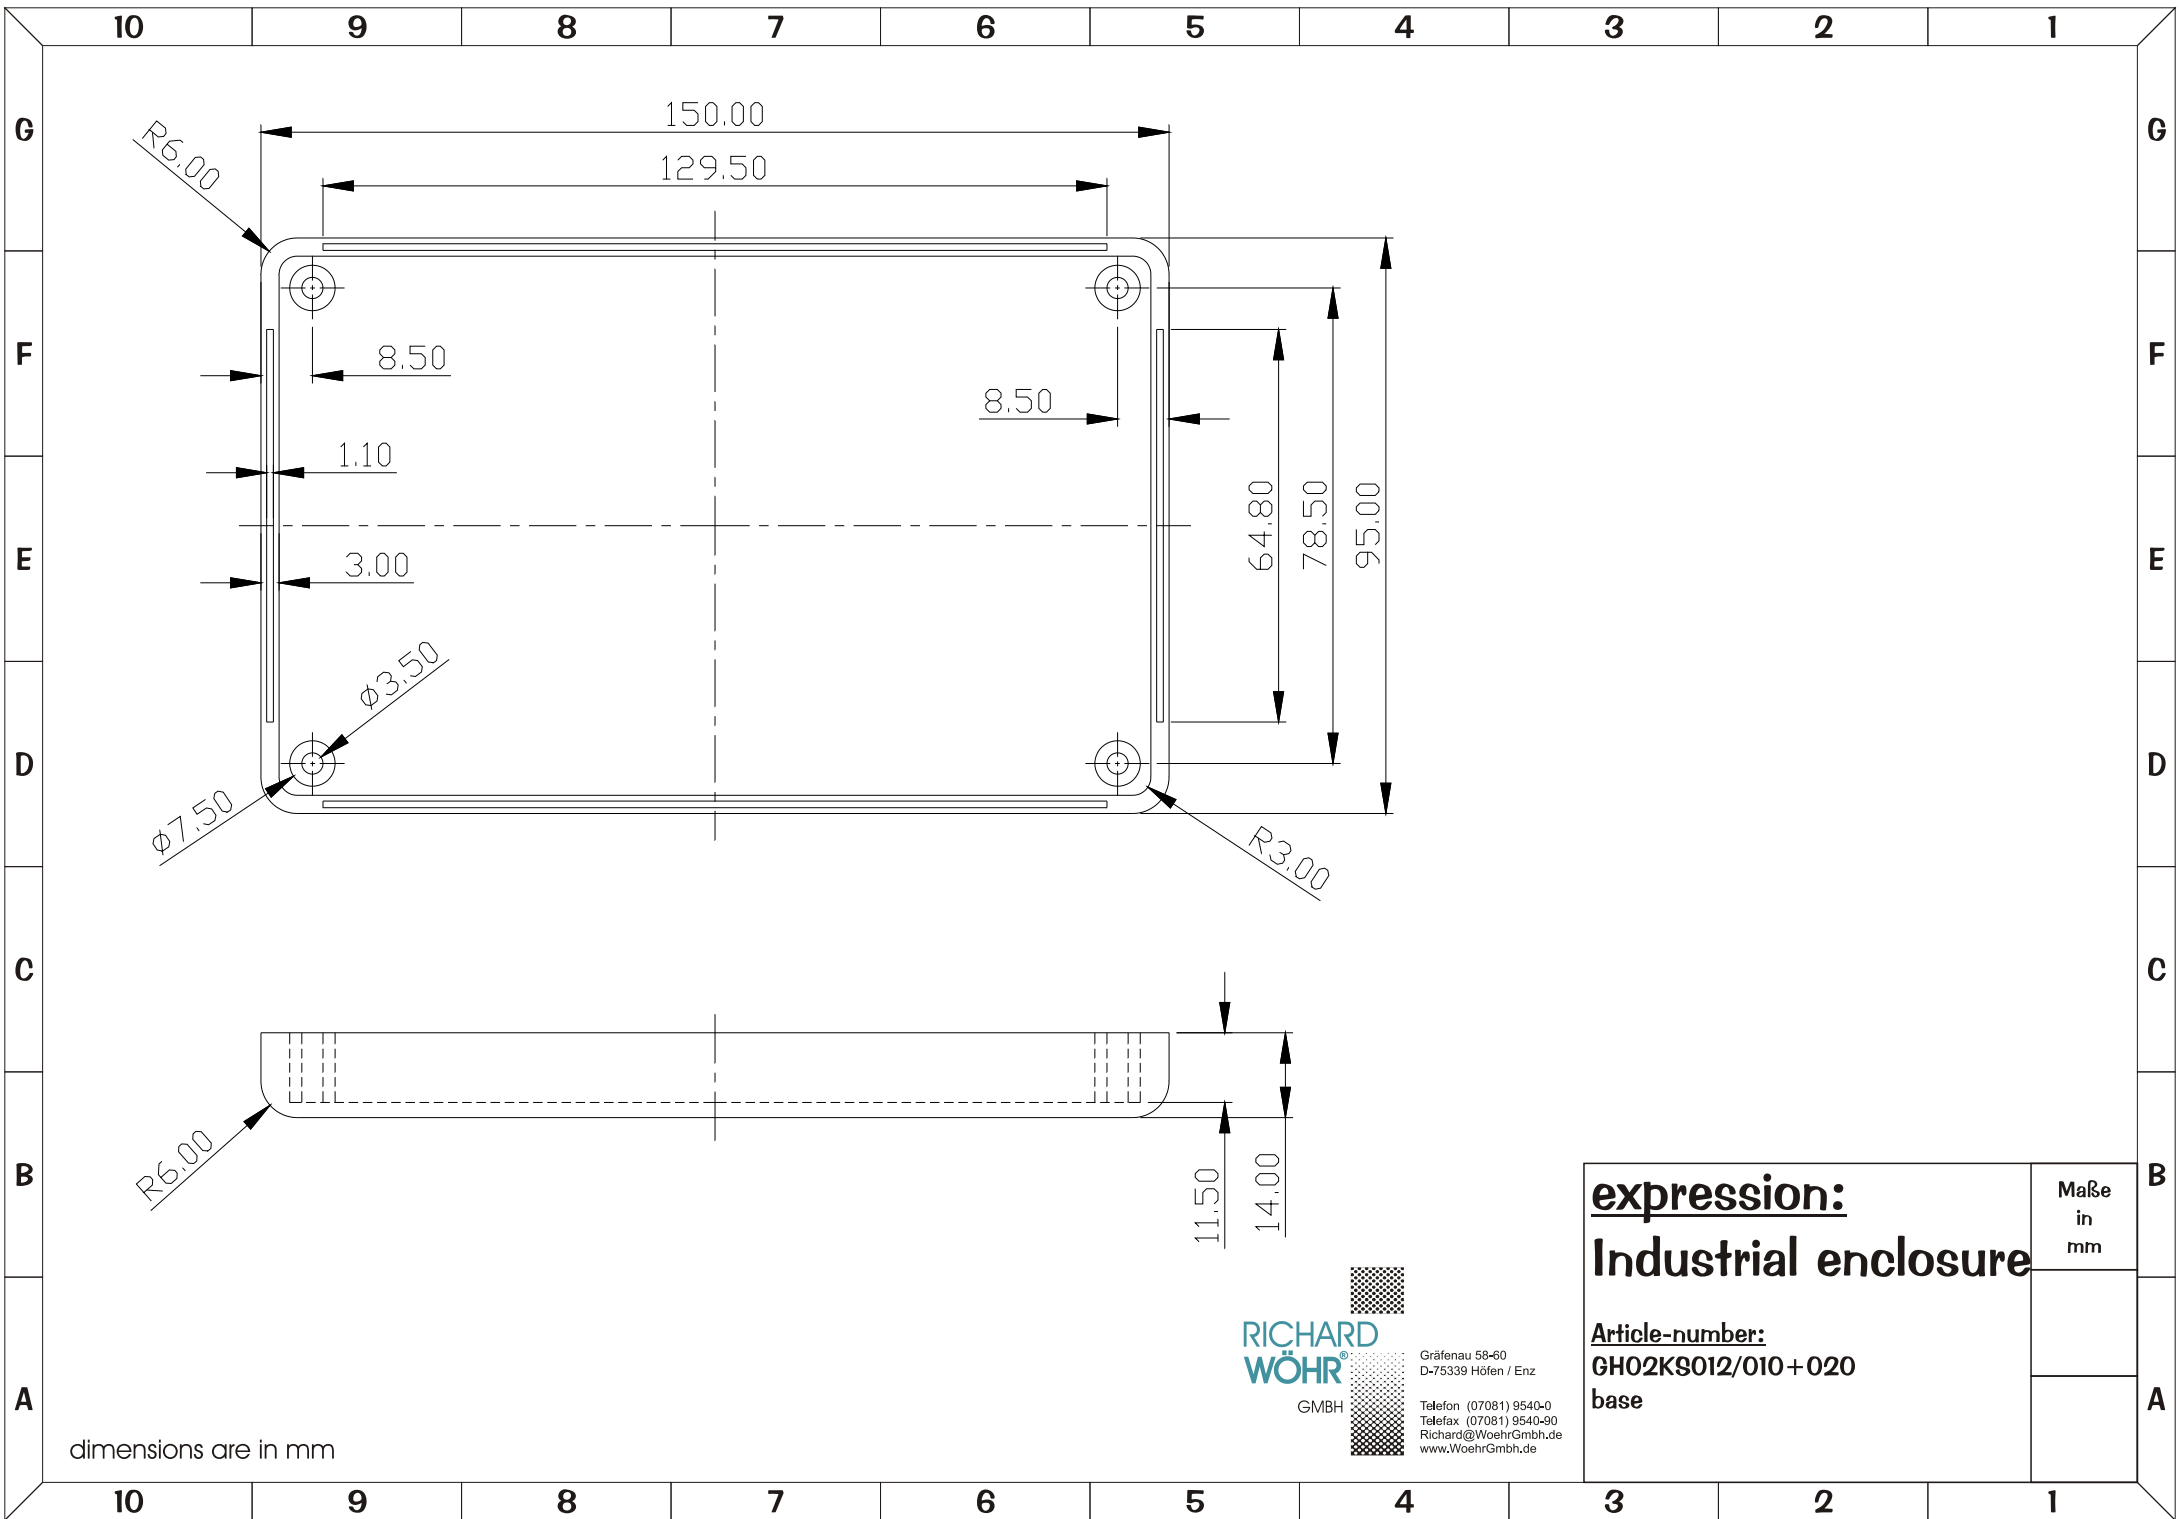

dimensions are in mm

**RICHARD
WÖHR**
GMBH

Gräfenau 58-60
D-75339 Höfen / Enz

expression:
Industrial enclosure

Maße
in
mm

Article-number:
GH02KS012/010+020
base

A