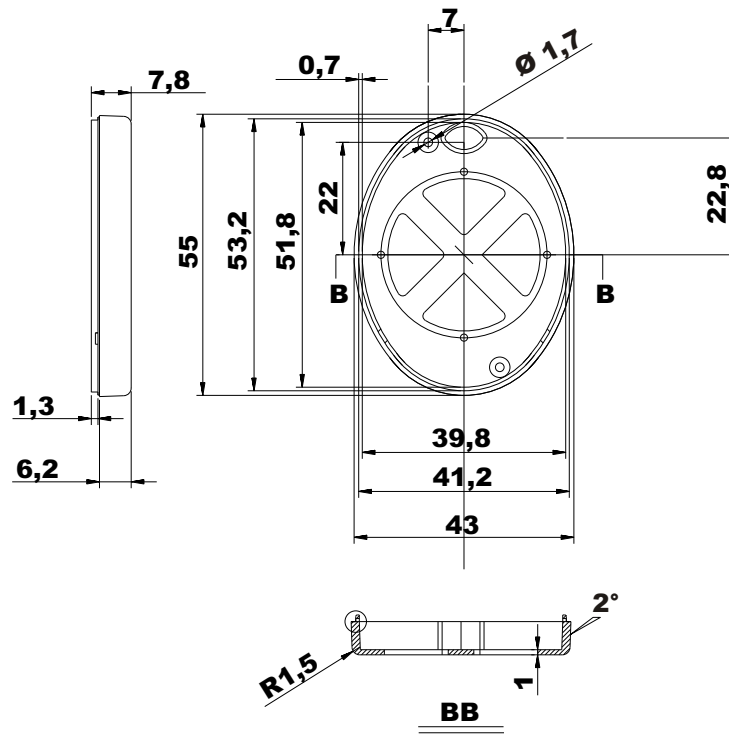

Bottom

Cover

Rubber Button

All measures are in mm

www.industrial-enclosures.com

Expression:

**Industrial enclosure
order code:**

GH02KS098/050-04

GH02KS098/060-04

Maße
in
mm

A