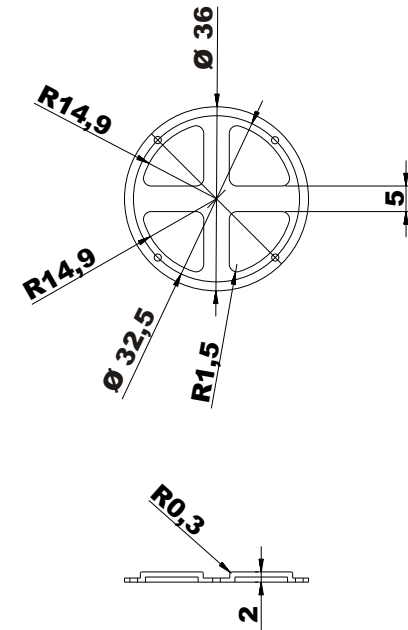

Bottom

Cover

Rubber Button

All measures are in mm

www.industrial-enclosures.com

Expression:

**Industrial enclosure
order code:**

GH02KS098/050-04

GH02KS098/060-04

Maße
in
mm

A