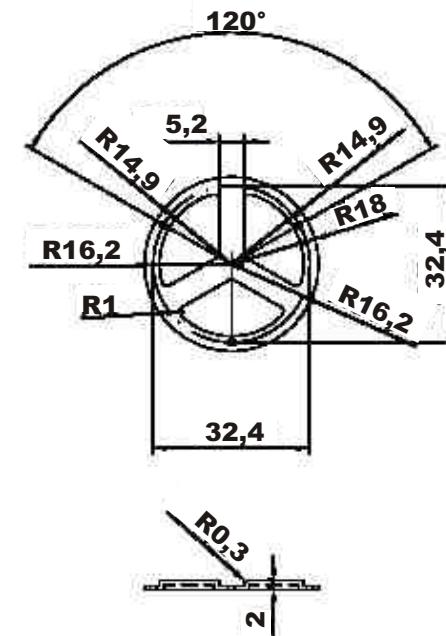

**Bottom**

**Cover**

**Rubber Button**

All measures are in mm

[www.industrial-enclosures.com](http://www.industrial-enclosures.com)

**Expression:**

**Industrial enclosure  
order code:**

**GH02KS098/050-03**

**GH02KS098/060-03**

Masse  
in  
mm

A