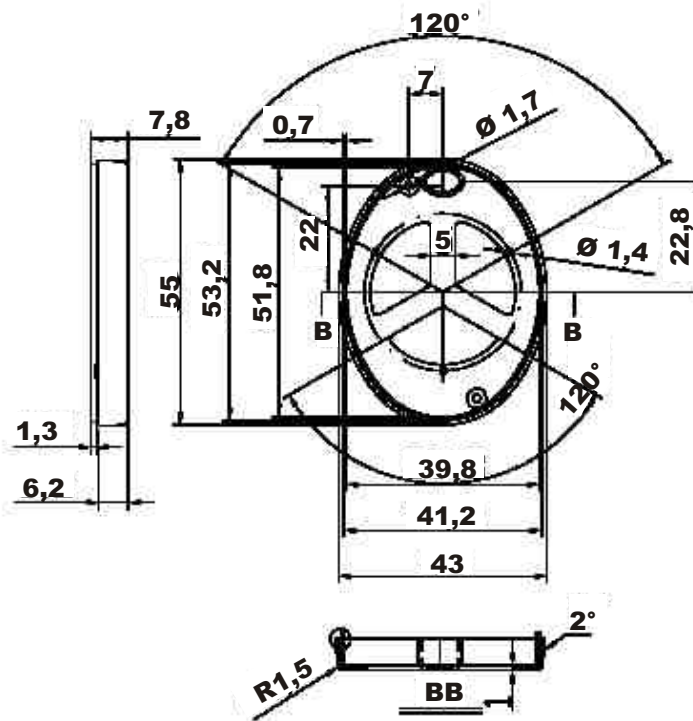

**Bottom**

**Cover**

**Rubber Button**

All measures are in mm

[www.industrial-enclosures.com](http://www.industrial-enclosures.com)

**Expression:**

**Industrial enclosure  
order code:**

**GH02KS098/050-03**

**GH02KS098/060-03**

Masse  
in  
mm

A