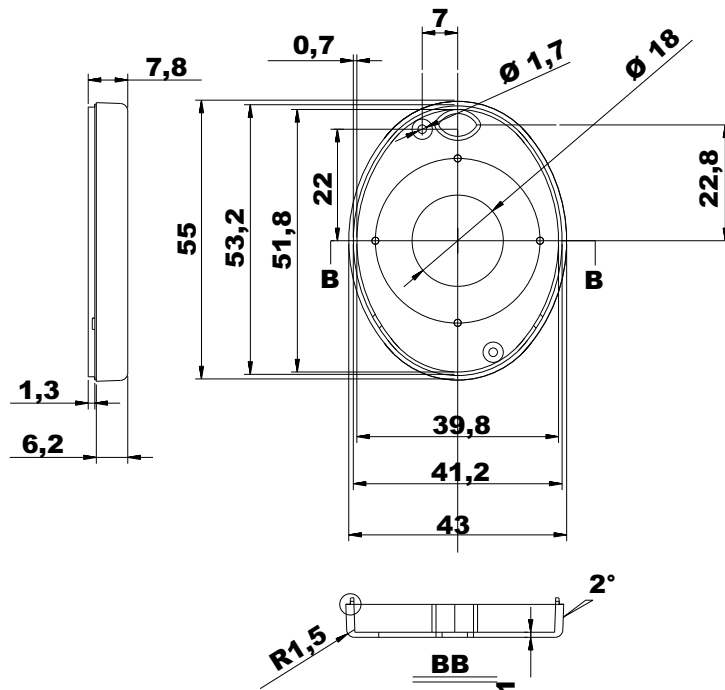

Bottom

Cover

Rubber Button

All measures are in mm

www.industrial-enclosures.com

Expression:

**Industrial enclosure
order code:**

GH02KS098/050-01

GH02KS098/060-01

Maße
in
mm

A