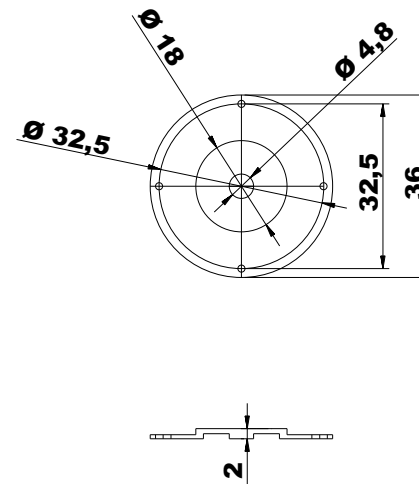

Bottom

Cover

Rubber Button

All measures are in mm

www.industrial-enclosures.com

Expression:

**Industrial enclosure
order code:**

GH02KS098/050-01

GH02KS098/060-01

Maße
in
mm

A