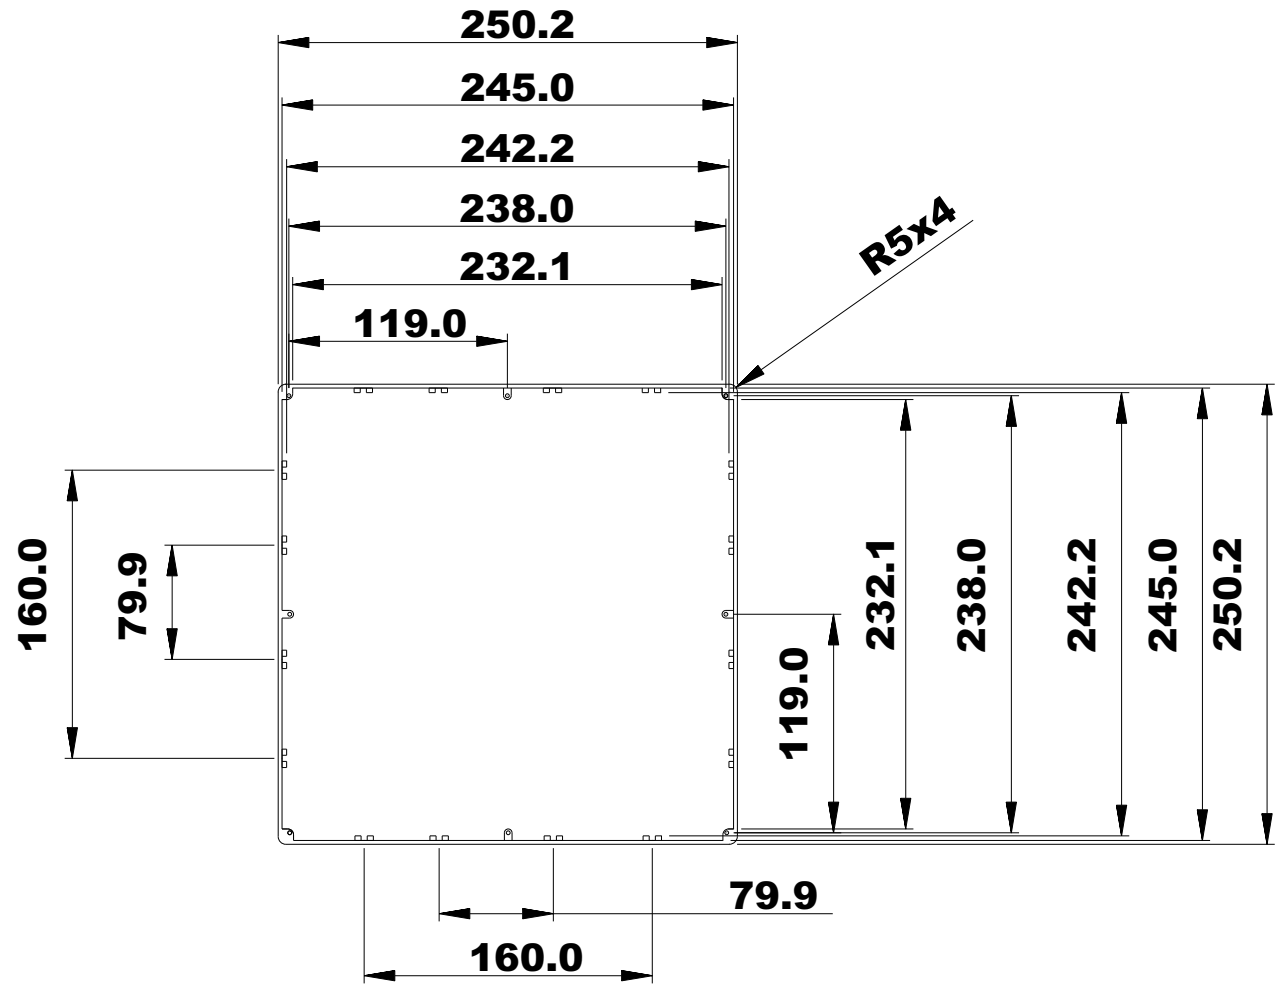

RICHARD WÖHR
 GMBH
 Gräfenau 58-60
 D-75339 Höfen / Enz
 Telefon (07081) 9540-0
 Telefax (07081) 9540-90
 Richard@WoehrGmbh.de
 www.WoehrGmbh.de

Expression:
Industrial enclosure

Maße
 in
 mm

Order code:
 GH02AL006/140 GH02AL006/640