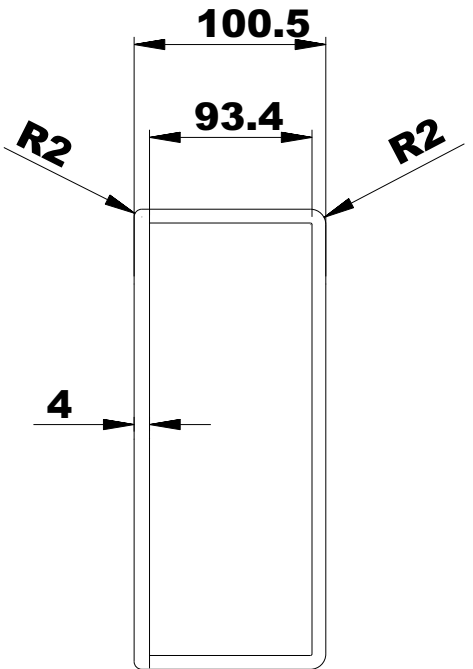

RICHARD WÖHR
 GMBH
 Gräfenau 58-60
 D-75339 Höfen / Enz
 Telefon (07081) 9540-0
 Telefax (07081) 9540-90
 Richard@WoehrGmbh.de
 www.WoehrGmbh.de

Expression:
Industrial enclosure

Maße
 in
 mm

Order code:
 GH02AL006/140 GH02AL006/640